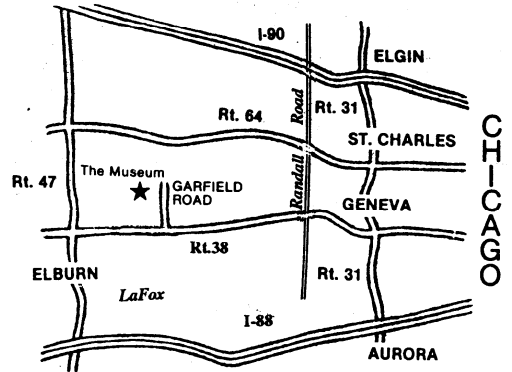

2018 Heirloom Garden Show Response Form

Name _____

Address _____ City _____

State _____ Zip Code _____ Phone Number _____

Plants/Seeds to be exhibited _____

Samples for tasting? Yes _____ No _____ Description _____

Lecture or Presentation Description: _____

Size of display area needed _____ # of Tables needed _____

I want to camp at the Museum _____ Please send hotel information _____